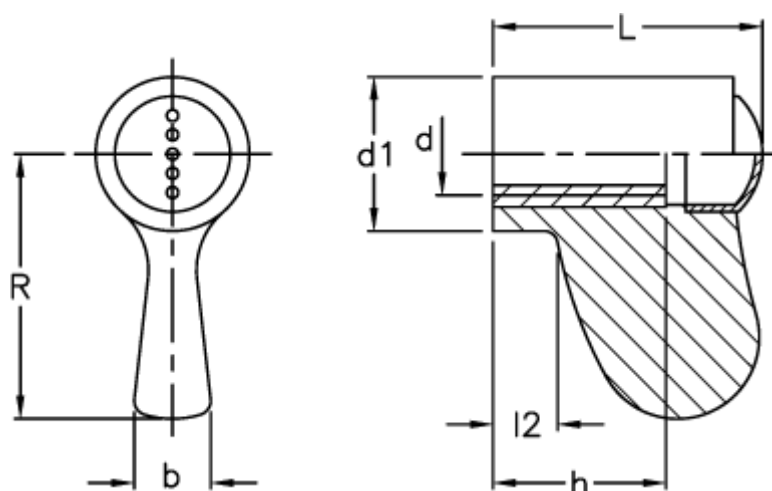

Article number: 23052254062

Description: E+G Single wing nut
ESN.70-B M8-C2, orange centre cap

Measures

b	= 10
d1	= 20
d 6H	= M8
h	= 20
L	= 36
l2	= 8.0
R	= 35.0